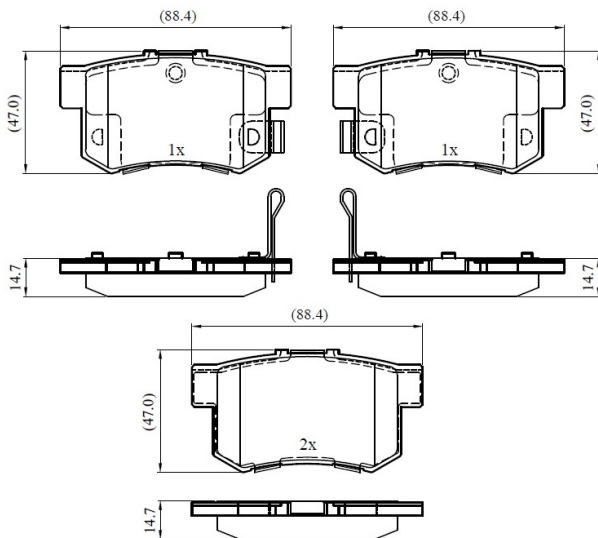

Make: HONDA

Model: Shuttle

Part Number: ADB33255

Vehicle Manufacturing/Engine:

ADB33255

Specifications

Fitting Position

:

Rear

Model Date	:	1997-2004
Or. Caliper	:	
WVA	:	21719
FMSI	:	
Length	:	88.4
Width	:	47
Thickness	:	14.7