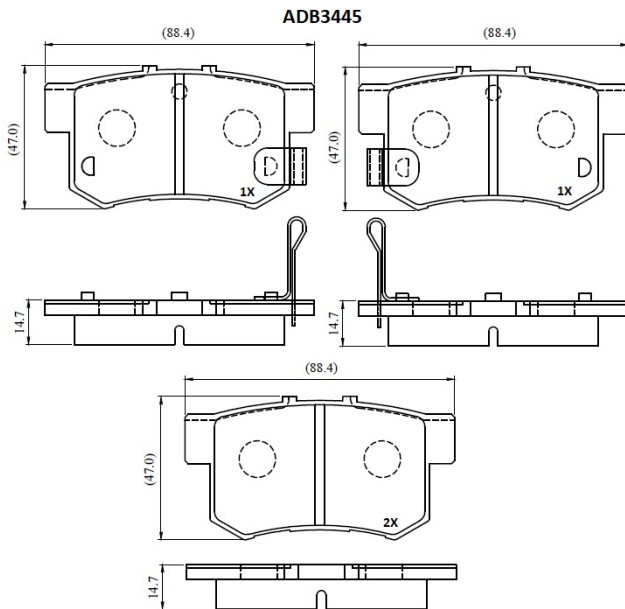

Make: HONDA

Model: Stream

Part Number: ADB3445

Vehicle Manufacturing/Engine:

Specifications

Fitting Position	:	Rear
Model Date	:	05/01->

Or. Caliper	:	Akebono
WVA	:	23652
FMSI	:	
Length	:	88.4
Width	:	47
Thickness	:	14.7