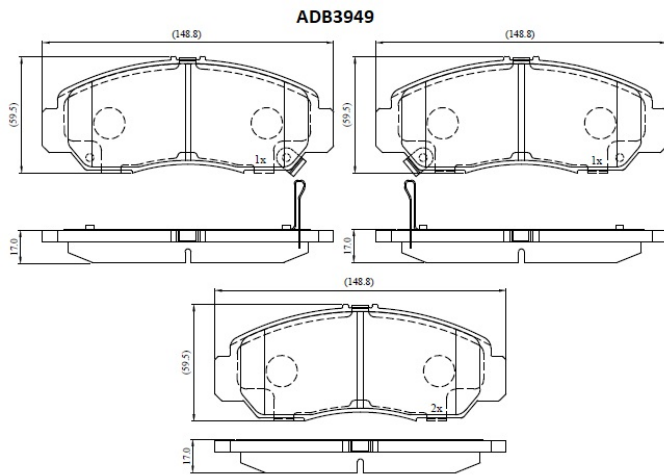

Make: HONDA

Model: Stream

Part Number: ADB3949

Vehicle Manufacturing/Engine:

Specifications

Fitting Position	:	Front
Model Date	:	05/01-->
Or. Caliper	:	Akebono
WVA	:	23729

FMSI	:	
Length	:	148.8
Width	:	59.6
Thickness	:	17