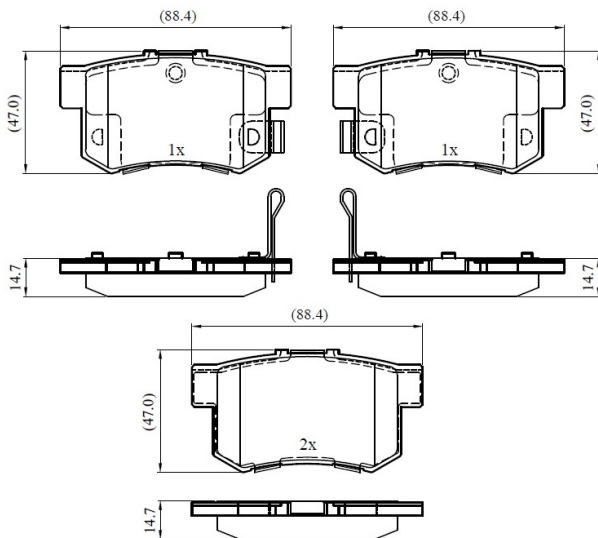

Make: HONDA

Model: Stream

Part Number: ADB33255

Vehicle Manufacturing/Engine:

ADB33255

Specifications

Fitting Position

:

Rear

Model Date	:	2005-
Or. Caliper	:	
WVA	:	21719
FMSI	:	
Length	:	88.4
Width	:	47
Thickness	:	14.7