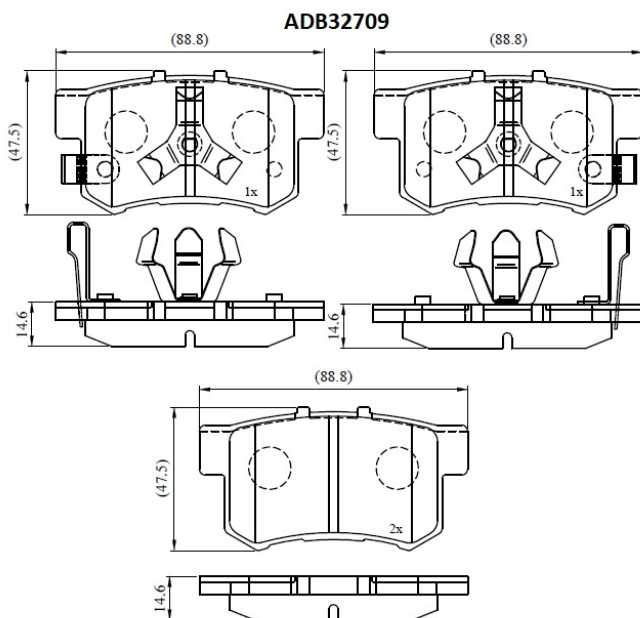

Make: HONDA

Model: TRUCK CR?V

Part Number: ADB32709

Vehicle Manufacturing/Engine:

Specifications

Fitting Position

:

Rear

Model Date	:	May-13
Or. Caliper	:	
WVA	:	
FMSI	:	7418-D1086
Length	:	
Width	:	
Thickness	:	