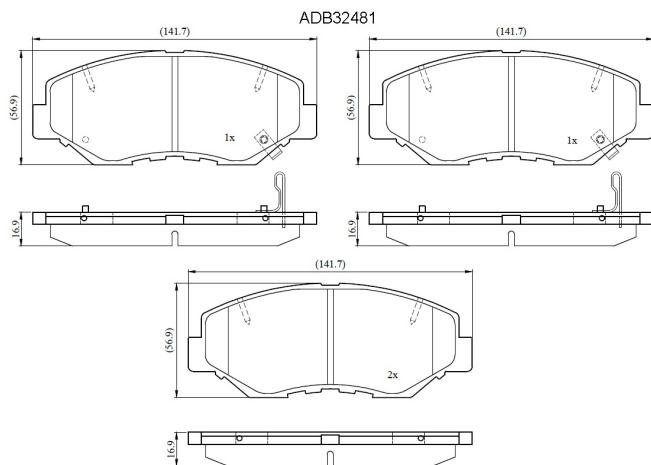

Make: HONDA

Model: TRUCK Element

Part Number: ADB32481

Vehicle Manufacturing/Engine:

Specifications

Fitting Position	:	Front
Model Date	:	2003-2011
Or. Caliper	:	
WVA	:	

FMSI	:	D914
Length	:	141.6
Width	:	56.5
Thickness	:	16.9