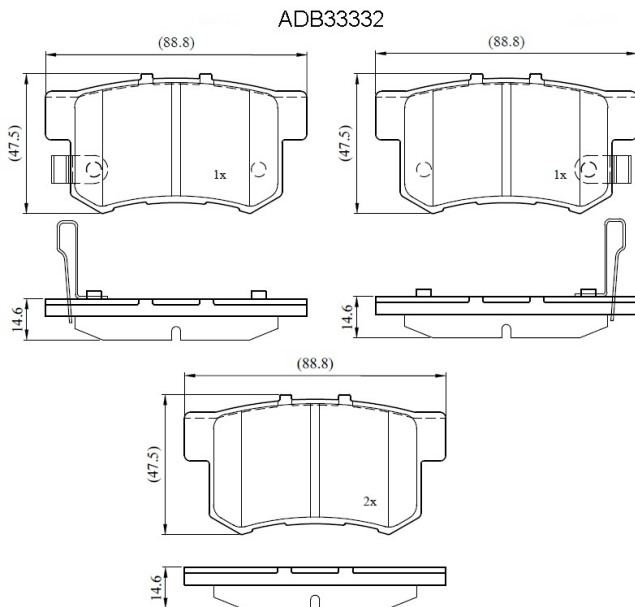

Make: HONDA

Model: TRUCK Element

Part Number: ADB33332

Vehicle Manufacturing/Engine:

Specifications

Fitting Position	:	Rear
Model Date	:	03-Oct

Or. Caliper	:	
WVA	:	
FMSI	:	7418-D536
Length	:	88.8
Width	:	47.5
Thickness	:	14.6