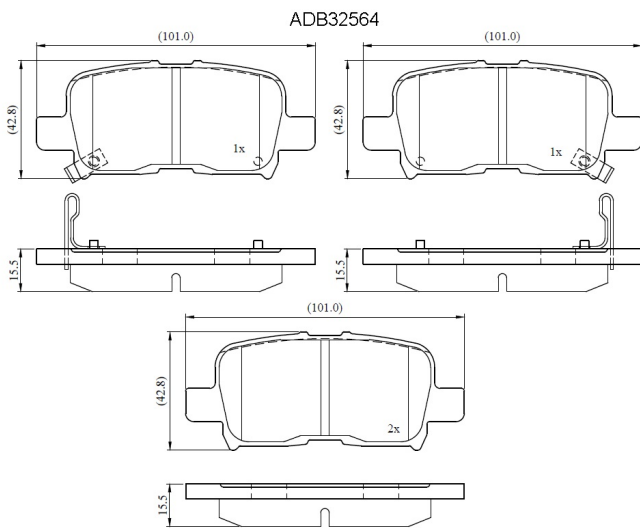

Make: HONDA

Model: TRUCK

Part Number: ADB32564

Vehicle Manufacturing/Engine:

Specifications

Fitting Position	:	Rear
Model Date	:	02-Apr
Or. Caliper	:	

WVA	:	
FMSI	:	D865
Length	:	100.95
Width	:	42.8
Thickness	:	15.5