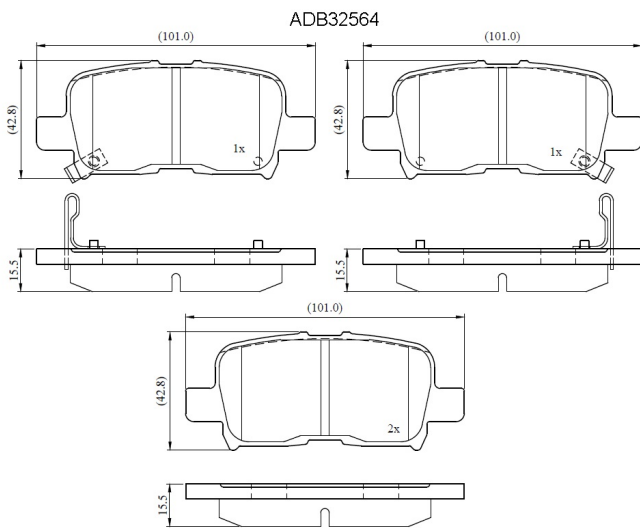

Make: HONDA

Model: TRUCK

Part Number: ADB32564

Vehicle Manufacturing/Engine:

Specifications

Fitting Position	:	Rear
Model Date	:	03-Aug
Or. Caliper	:	

WVA	:	
FMSI	:	D865
Length	:	100.95
Width	:	42.8
Thickness	:	15.5