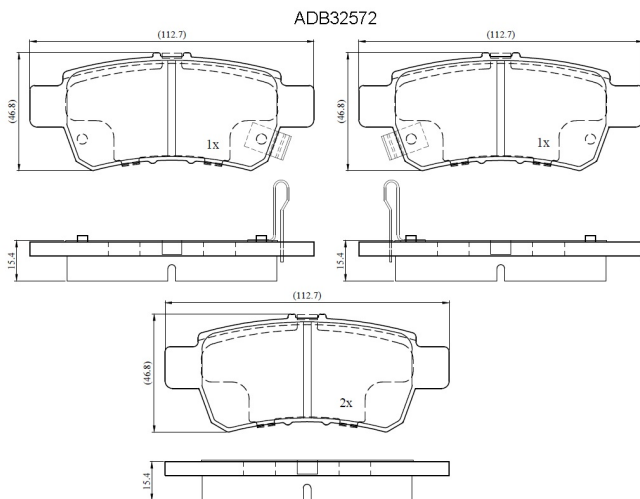

Make: HONDA

Model: TRUCK

Part Number: ADB32572

Vehicle Manufacturing/Engine:

Specifications

Fitting Position	:	Rear
Model Date	:	05-Oct
Or. Caliper	:	

WVA	:	
FMSI	:	D1088
Length	:	112.7
Width	:	46.8
Thickness	:	15.4