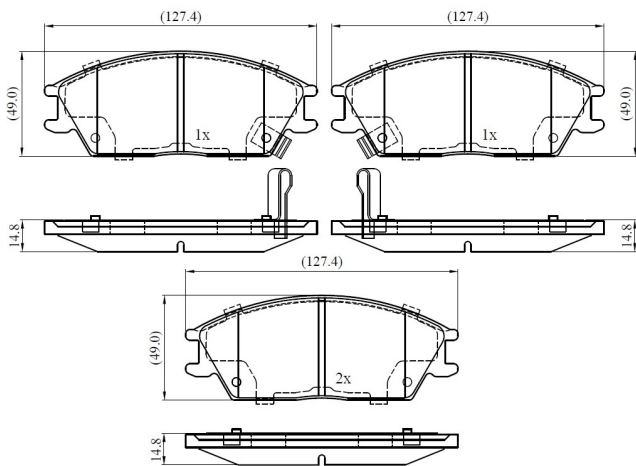

Make: HYUNDAI

Model: ACCENT I

Part Number: ADB33223

Vehicle Manufacturing/Engine:

ADB33223

Specifications

Fitting Position	:	Front
Model Date	:	1994-2000
Or. Caliper	:	

WVA	:	21012
FMSI	:	
Length	:	127.4
Width	:	49
Thickness	:	14.8