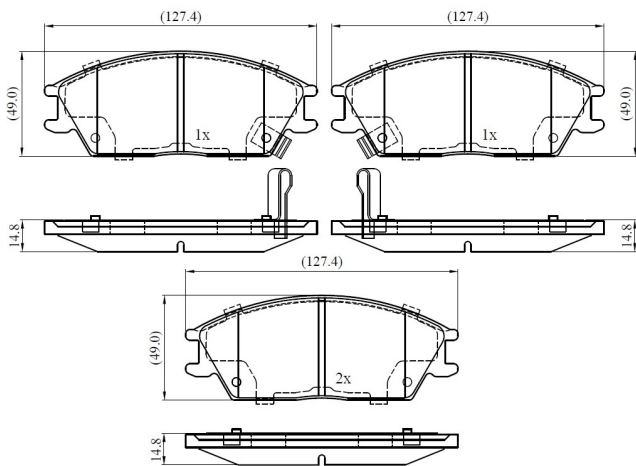

Make: HYUNDAI

Model: ACCENT I

Part Number: ADB33223

Vehicle Manufacturing/Engine:

ADB33223

Specifications

Fitting Position	:	Front
Model Date	:	1995-2000
Or. Caliper	:	

WVA	:	21012
FMSI	:	
Length	:	127.4
Width	:	49
Thickness	:	14.8