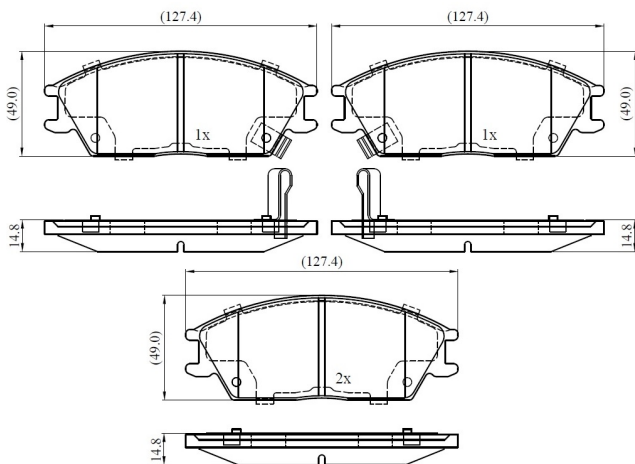

Make: HYUNDAI

Model: ACCENT II Saloon

Part Number: ADB33223

Vehicle Manufacturing/Engine:

ADB33223

Specifications

Fitting Position	:	Front
Model Date	:	2000-2005
Or. Caliper	:	

WVA	:	21012
FMSI	:	
Length	:	127.4
Width	:	49
Thickness	:	14.8