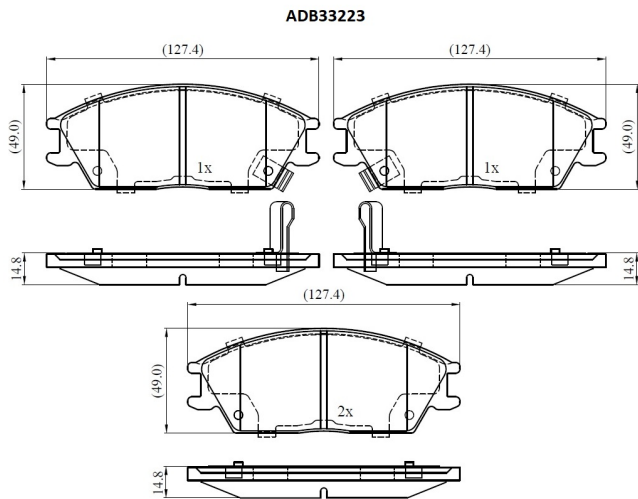

Make: HYUNDAI

Model: ACCENT II Saloon

Part Number: ADB33223

Vehicle Manufacturing/Engine:

Specifications

Fitting Position	:	Front
Model Date	:	2002-2005
Or. Caliper	:	

WVA	:	21012
FMSI	:	
Length	:	127.4
Width	:	49
Thickness	:	14.8