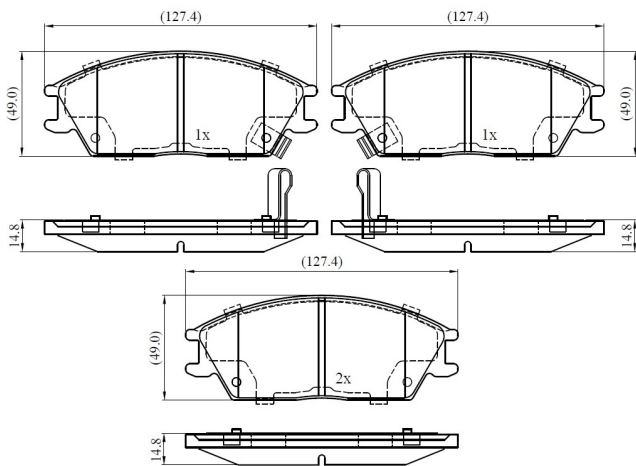

Make: HYUNDAI

Model: ACCENT II

Part Number: ADB33223

Vehicle Manufacturing/Engine:

ADB33223

Specifications

Fitting Position	:	Front
Model Date	:	2000-2005
Or. Caliper	:	

WVA	:	21012
FMSI	:	
Length	:	127.4
Width	:	49
Thickness	:	14.8