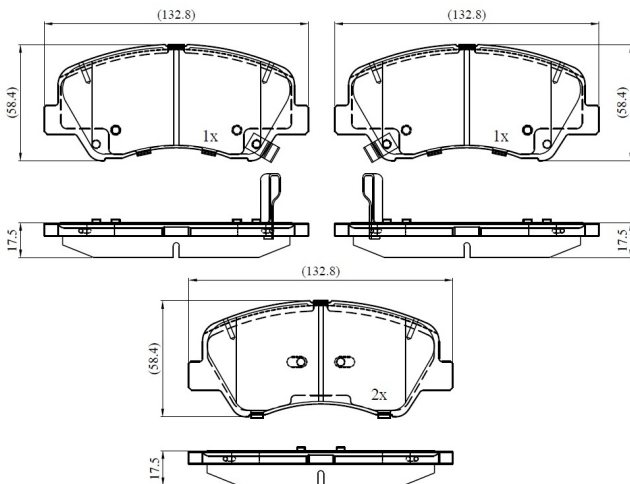

Make: HYUNDAI

Model: ACCENT IV Saloon

Part Number: ADB32493

Vehicle Manufacturing/Engine:

ADB32493

Specifications

Fitting Position	:	Front
Model Date	:	2010-

Or. Caliper	:	
WVA	:	
FMSI	:	
Length	:	132.8
Width	:	94.8
Thickness	:	20