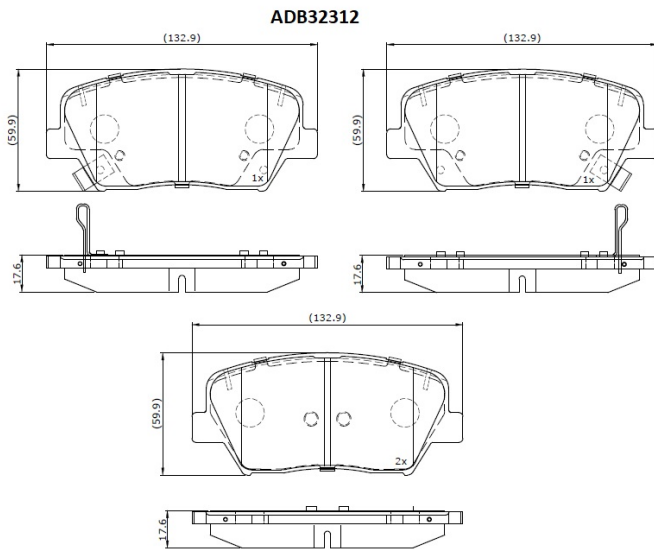

Make: HYUNDAI

Model: Accent RB

Part Number: ADB32312

Vehicle Manufacturing/Engine:

Specifications

Fitting Position	:	Front
Model Date	:	11/2010-

Or. Caliper	:	
WVA	:	
FMSI	:	
Length	:	132.9
Width	:	59.9
Thickness	:	17.6