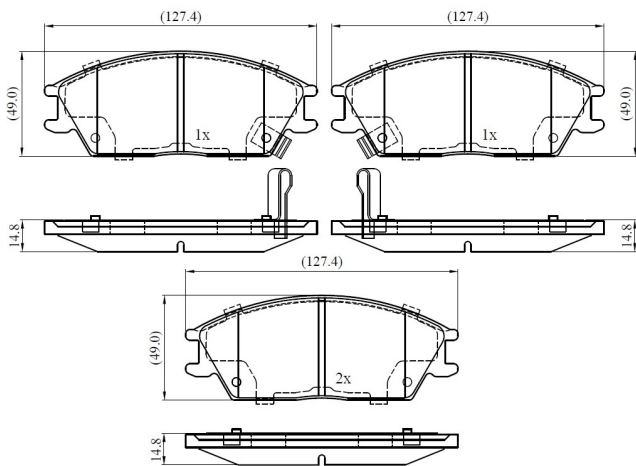

Make: HYUNDAI

Model: ACCENT Saloon

Part Number: ADB33223

Vehicle Manufacturing/Engine:

ADB33223

Specifications

Fitting Position	:	Front
Model Date	:	1994-2005
Or. Caliper	:	

WVA	:	21012
FMSI	:	
Length	:	127.4
Width	:	49
Thickness	:	14.8