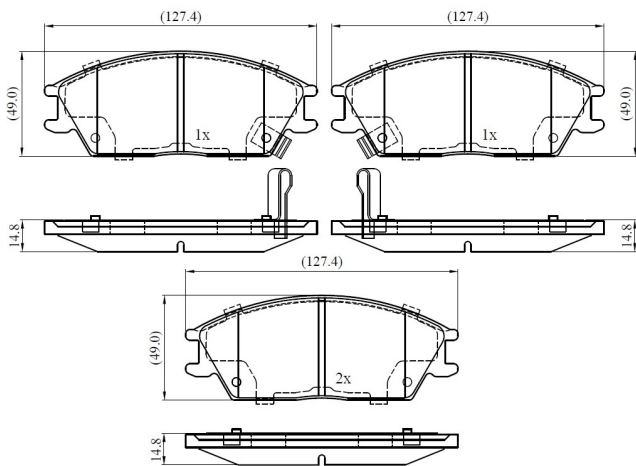

Make: HYUNDAI

Model: ACCENT Saloon

Part Number: ADB33223

Vehicle Manufacturing/Engine:

ADB33223

Specifications

Fitting Position	:	Front
Model Date	:	1994-1999
Or. Caliper	:	

WVA	:	21012
FMSI	:	
Length	:	127.4
Width	:	49
Thickness	:	14.8