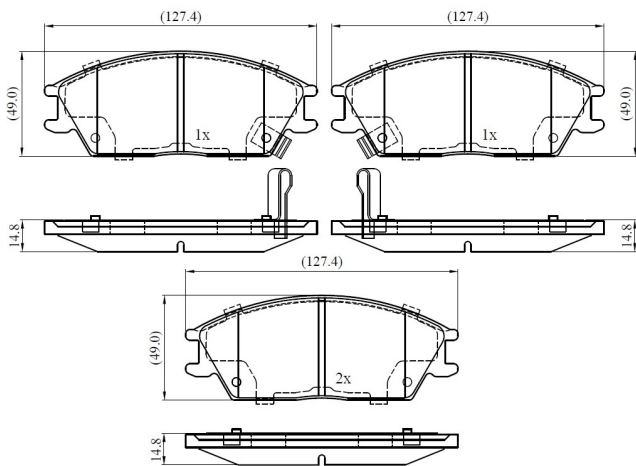

Make: HYUNDAI

Model: ACCENT Saloon

Part Number: ADB33223

Vehicle Manufacturing/Engine:

ADB33223

Specifications

Fitting Position	:	Front
Model Date	:	1994-2000
Or. Caliper	:	

WVA	:	21012
FMSI	:	
Length	:	127.4
Width	:	49
Thickness	:	14.8