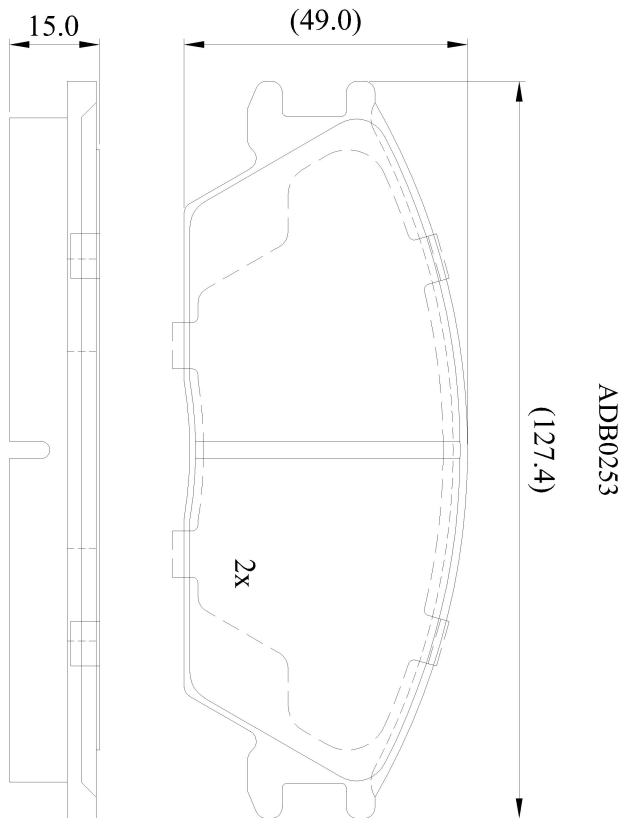

Make: HYUNDAI

Model: Accent

Part Number: ADB0253

Vehicle Manufacturing/Engine:

Specifications

Fitting Position	:	Front
Model Date	:	10/94-04/99
Or. Caliper	:	Akebono
WVA	:	21012
FMSI	:	
Length	:	127.4
Width	:	49
Thickness	:	15