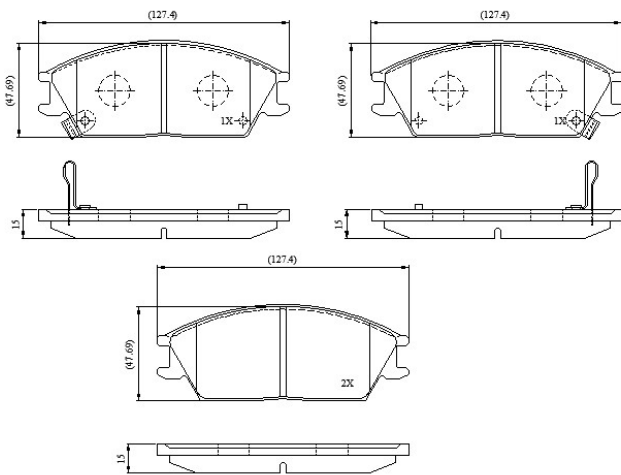

Make: HYUNDAI

Model: Accent

Part Number: ADB3500

Vehicle Manufacturing/Engine:

ADB3500

Specifications

Fitting Position	:	Front
Model Date	:	03-Jun
Or. Caliper	:	

WVA	:	2,10,12,21,773
FMSI	:	
Length	:	127.4
Width	:	49
Thickness	:	15