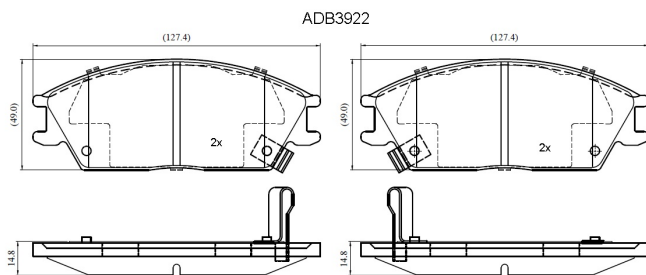

Make: HYUNDAI

Model: Accent

Part Number: ADB3922

Vehicle Manufacturing/Engine:

Specifications

Fitting Position	:	Front
Model Date	:	04/99-->
Or. Caliper	:	
WVA	:	
FMSI	:	
Length	:	127.4
Width	:	49

Thickness : 14.8