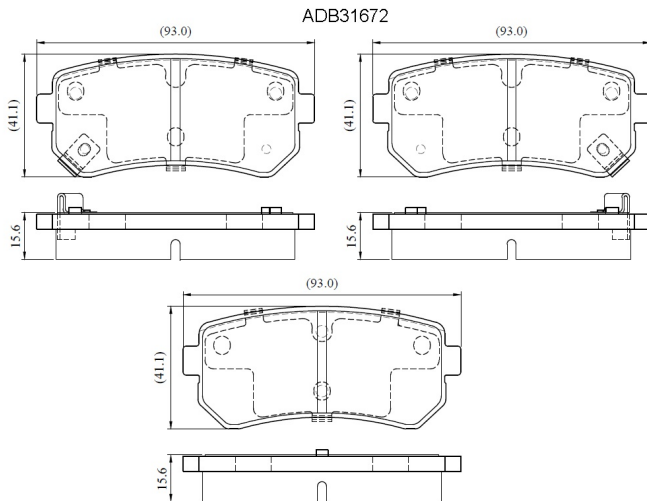

Make: HYUNDAI

Model: Accent

Part Number: ADB31672

Vehicle Manufacturing/Engine:

Specifications

Fitting Position	:	Rear
Model Date	:	11/05-->
Or. Caliper	:	Mando

WVA	:	24320
FMSI	:	
Length	:	93
Width	:	41.1
Thickness	:	15.6/16.2