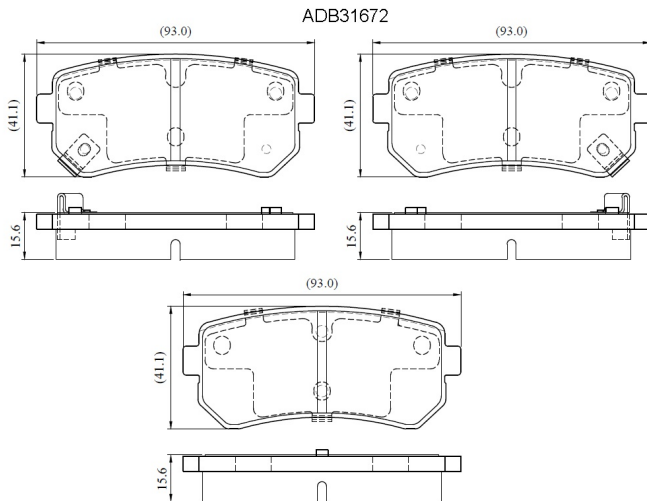

Make: HYUNDAI

Model: Accent

Part Number: ADB31672

Vehicle Manufacturing/Engine:

Specifications

Fitting Position	:	Rear
Model Date	:	10/07-->
Or. Caliper	:	Mando

WVA	:	24320
FMSI	:	
Length	:	93
Width	:	41.1
Thickness	:	15.6/16.2