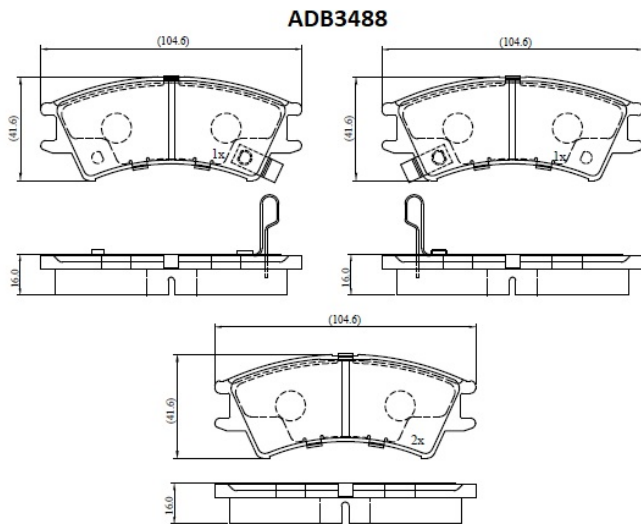

Make: HYUNDAI

Model: Atoz, Atoz

Part Number: ADB3488

Vehicle Manufacturing/Engine:

Specifications

Fitting Position	:	Front
Model Date	:	05/98->
Or. Caliper	:	

WVA	:	23238
FMSI	:	
Length	:	104.6
Width	:	41.6
Thickness	:	16