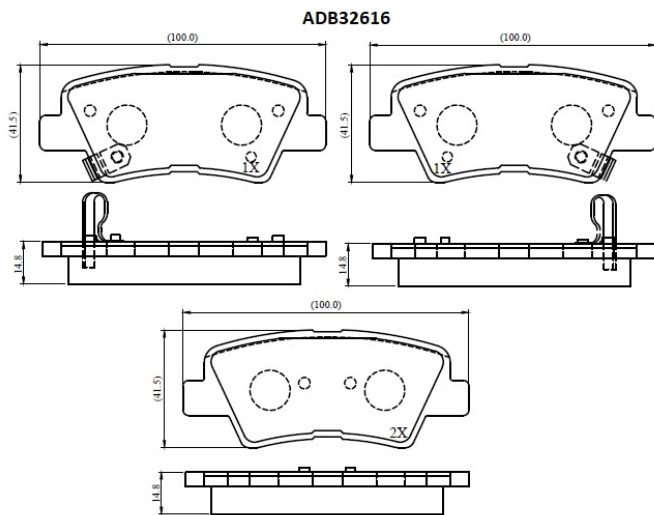

Make: HYUNDAI

Model: Azera

Part Number: ADB32616

Vehicle Manufacturing/Engine:

Specifications

Fitting Position	:	Rear
Model Date	:	11-
Or. Caliper	:	

WVA	:	
FMSI	:	D1313
Length	:	100
Width	:	41.5
Thickness	:	14.8