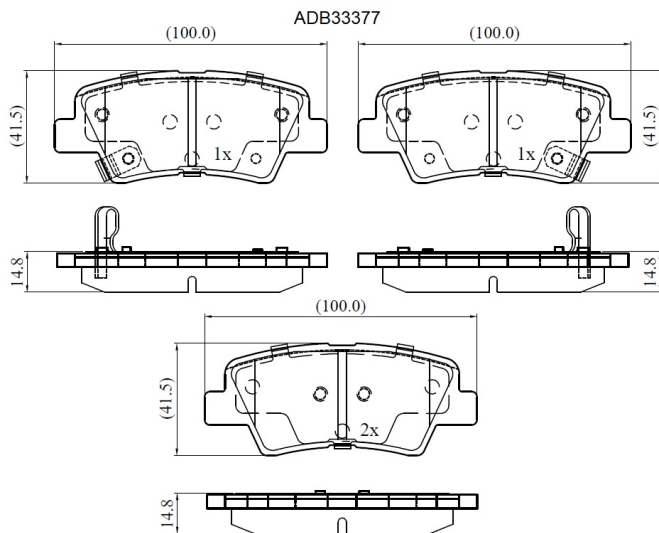

Make: HYUNDAI

Model: Azera

Part Number: ADB33377

Vehicle Manufacturing/Engine:

Specifications

Fitting Position	:	Rear
Model Date	:	11-
Or. Caliper	:	

WVA	:	
FMSI	:	D1313
Length	:	100
Width	:	41.5
Thickness	:	14.8