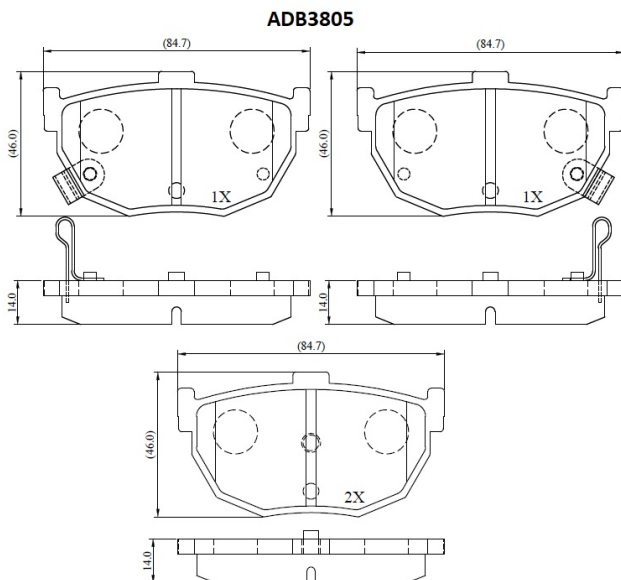

Make: HYUNDAI

Model: Coupe (01/00-> 01/02)

Part Number: ADB3805

Vehicle Manufacturing/Engine:

Specifications

Fitting Position	:	Rear
Model Date	:	01/00-01/02

Or. Caliper	:	Sumitomo
WVA	:	21553
FMSI	:	
Length	:	84.7
Width	:	46
Thickness	:	14