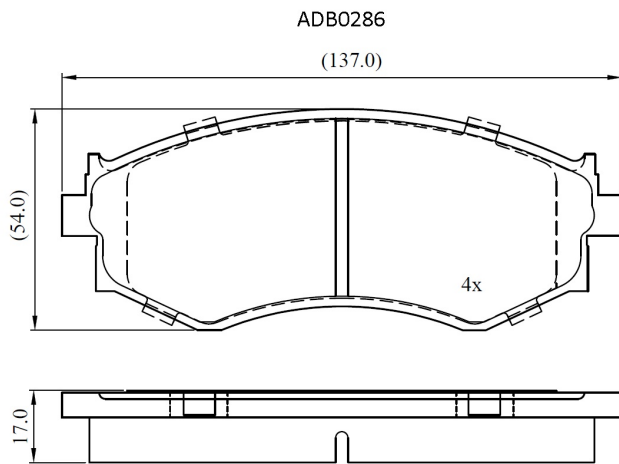

Make: HYUNDAI

Model: Coupe (-> 01/00)

Part Number: ADB0286

Vehicle Manufacturing/Engine:

Specifications

Fitting Position	:	Front
Model Date	:	09/96-01/00
Or. Caliper	:	Sumitomo

WVA	:	21526
FMSI	:	
Length	:	137
Width	:	54
Thickness	:	17