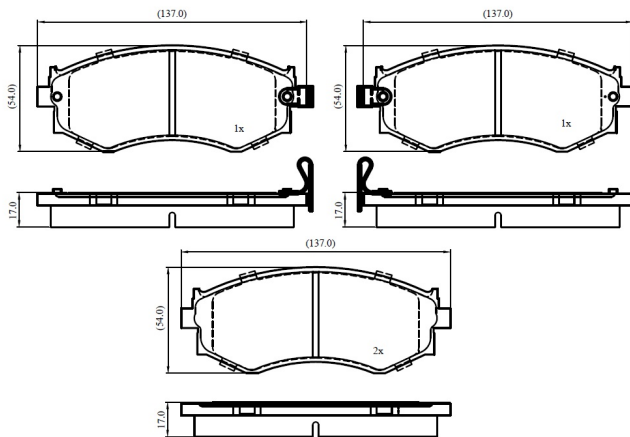

Make: HYUNDAI

Model: Coupe (-> 01/00)

Part Number: ADB3286

Vehicle Manufacturing/Engine:

ADB3286

Specifications

Fitting Position	:	Front
Model Date	:	09/96-01/00
Or. Caliper	:	Sumitomo

WVA	:	21527
FMSI	:	
Length	:	137
Width	:	54
Thickness	:	17