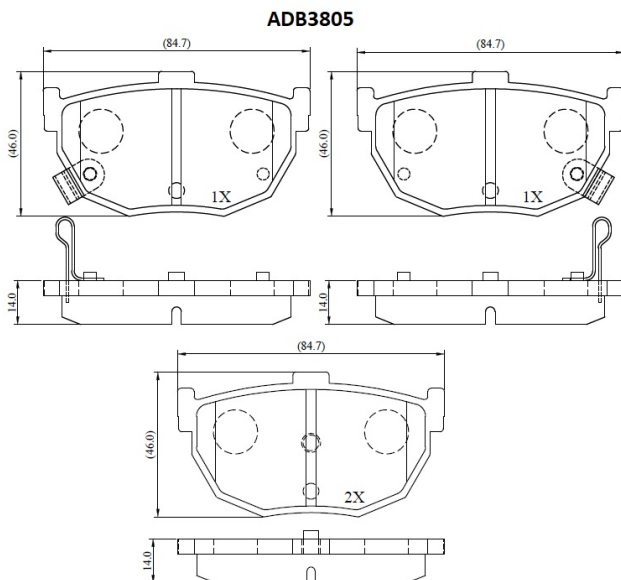

Make: HYUNDAI

Model: Coupe (-> 01/00)

Part Number: ADB3805

Vehicle Manufacturing/Engine:

Specifications

Fitting Position	:	Rear
Model Date	:	09/96-01/00

Or. Caliper	:	Sumitomo
WVA	:	21553
FMSI	:	
Length	:	84.7
Width	:	46
Thickness	:	14