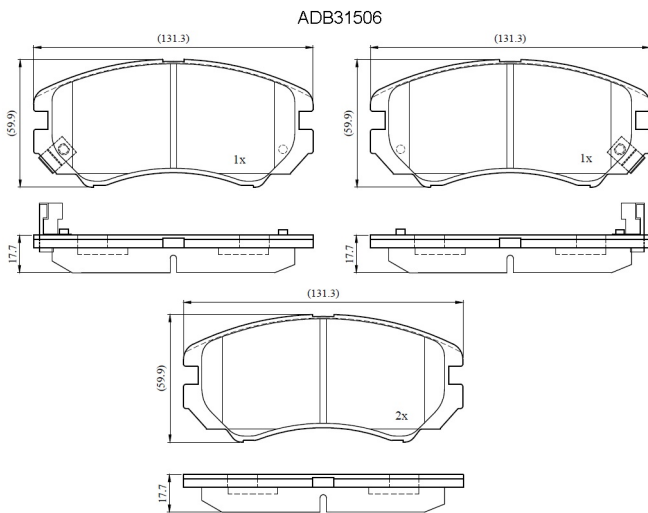

Make: HYUNDAI

Model: Coupe (RD)

Part Number: ADB31506

Vehicle Manufacturing/Engine:

Specifications

Fitting Position	:	Front
Model Date	:	08/96-04/02
Or. Caliper	:	Mando

WVA	:	2,38,92,23,893
FMSI	:	
Length	:	131.3
Width	:	60
Thickness	:	17.7