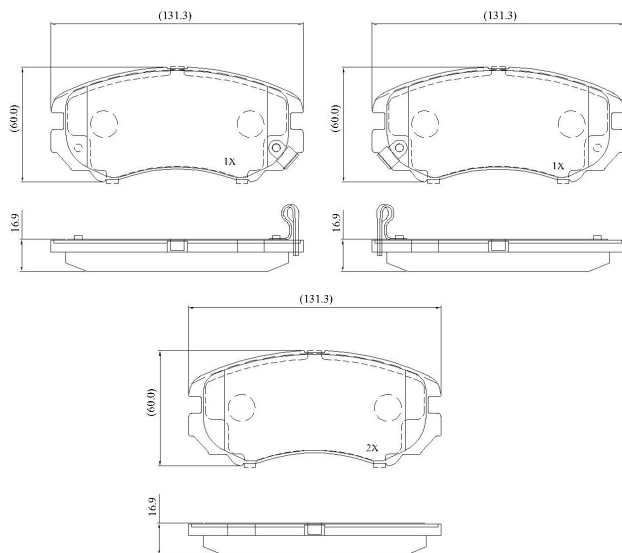

Make: HYUNDAI

Model: Coupe

Part Number: ADB31196

Vehicle Manufacturing/Engine:

ADB31196

Specifications

Fitting Position	:	Front
Model Date	:	02-->

Or. Caliper	:	
WVA	:	23891
FMSI	:	
Length	:	131.3
Width	:	60
Thickness	:	17.3