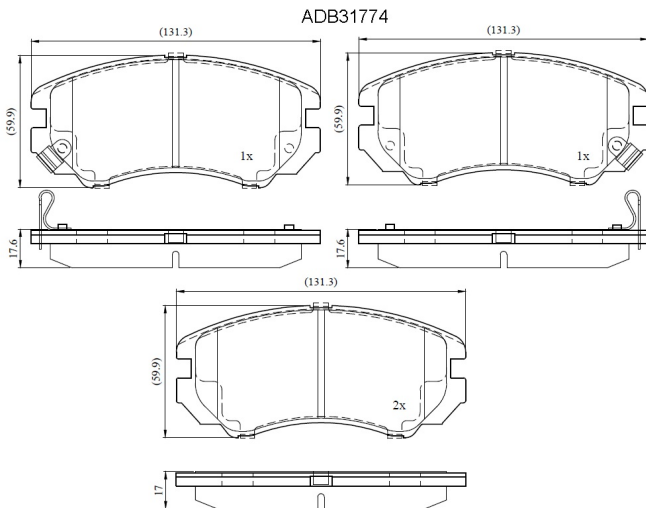

Make: HYUNDAI

Model: Coupe

Part Number: ADB31774

Vehicle Manufacturing/Engine:

Specifications

Fitting Position	:	Front
Model Date	:	03/02-->
Or. Caliper	:	Mando

WVA	:	23891
FMSI	:	
Length	:	131.4
Width	:	59.8
Thickness	:	18.0/17.0