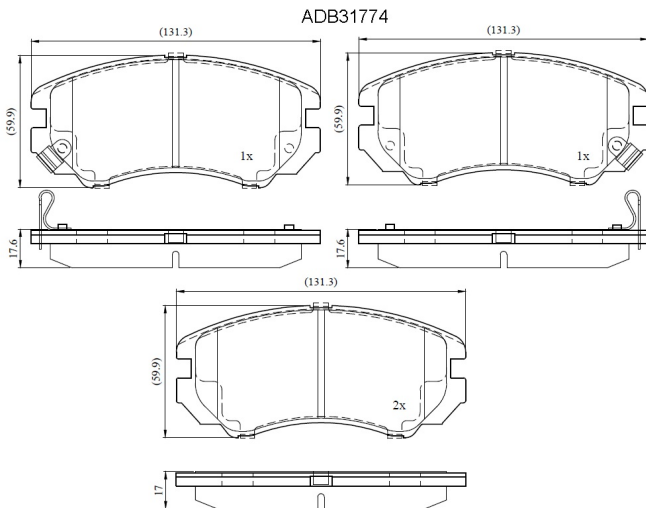

Make: HYUNDAI

Model: Coupe

Part Number: ADB31774

Vehicle Manufacturing/Engine:

Specifications

Fitting Position	:	Front
Model Date	:	02/03-->
Or. Caliper	:	Mando

WVA	:	23891
FMSI	:	
Length	:	131.4
Width	:	59.8
Thickness	:	18.0/17.0