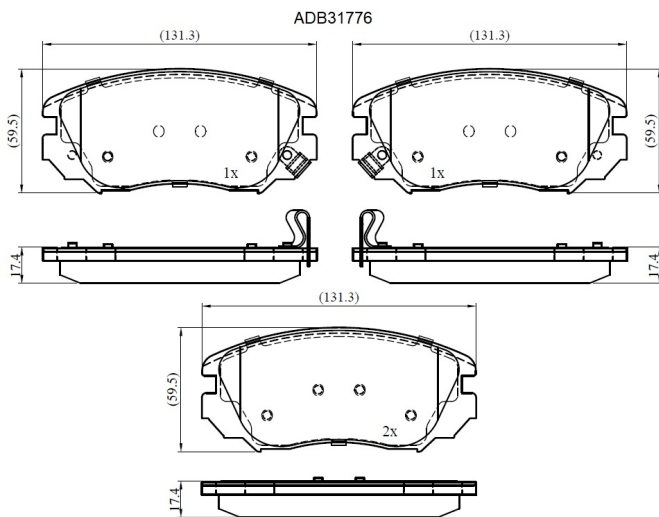

Make: HYUNDAI

Model: Coupe

Part Number: ADB31776

Vehicle Manufacturing/Engine:

Specifications

Fitting Position	:	Front
Model Date	:	03/02-->
Or. Caliper	:	Mando

WVA	:	23891
FMSI	:	
Length	:	131.3
Width	:	59.5
Thickness	:	17.4