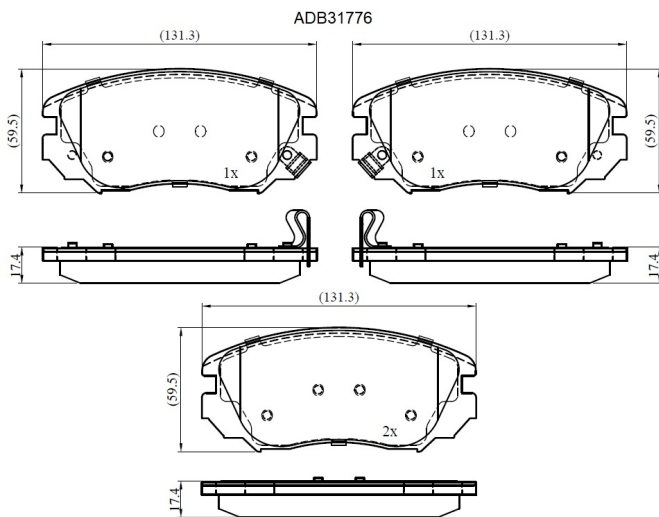

Make: HYUNDAI

Model: Coupe

Part Number: ADB31776

Vehicle Manufacturing/Engine:

Specifications

Fitting Position	:	Front
Model Date	:	02/03-->
Or. Caliper	:	Mando

WVA	:	23891
FMSI	:	
Length	:	131.3
Width	:	59.5
Thickness	:	17.4