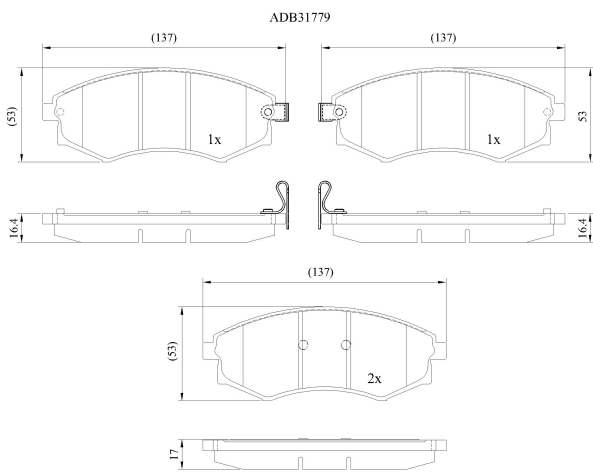

Make: HYUNDAI

Model: Coupe

Part Number: ADB31779

Vehicle Manufacturing/Engine:

Specifications

Fitting Position	:	Front
Model Date	:	03/98-->
Or. Caliper	:	Akebono
WVA	:	2,17,25,21,726
FMSI	:	
Length	:	137
Width	:	53
Thickness	:	17