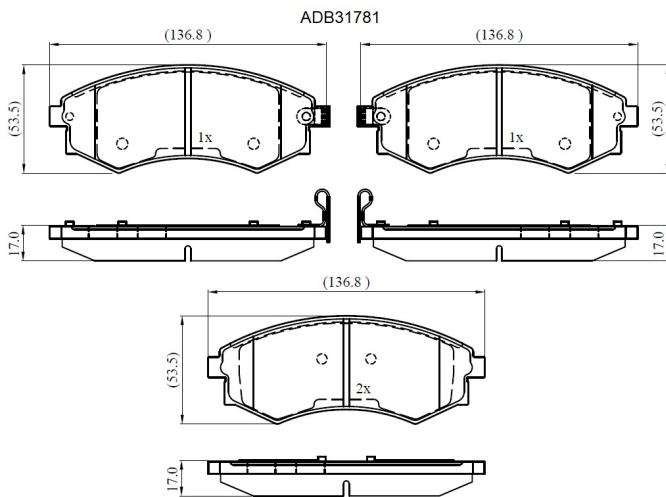

Make: HYUNDAI

Model: Coupe

Part Number: ADB31781

Vehicle Manufacturing/Engine:

Specifications

Fitting Position	:	Front
Model Date	:	03/98-->
Or. Caliper	:	Sumitomo

WVA	:	21725
FMSI	:	
Length	:	137
Width	:	53.5
Thickness	:	17.0/17.4