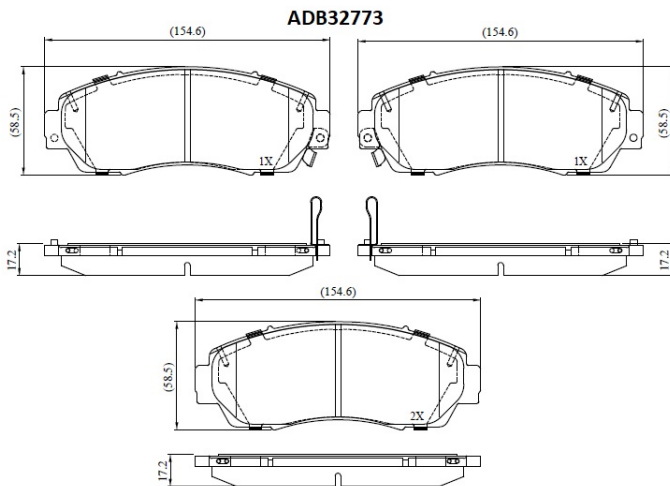

Make: HYUNDAI

Model: ELANTRA V Saloon

Part Number: ADB32773

Vehicle Manufacturing/Engine:

Specifications

Fitting Position	:	Front
Model Date	:	2011-2015
Or. Caliper	:	

WVA	:	25,70,82,57,09,25,710
FMSI	:	
Length	:	132.8
Width	:	60
Thickness	:	18