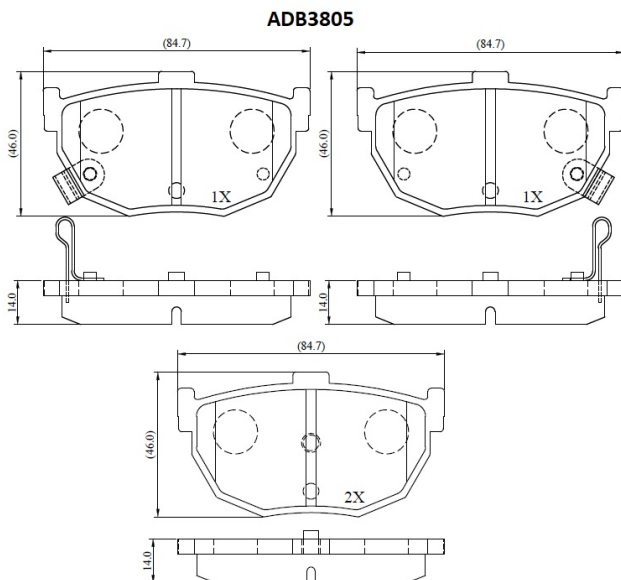

Make: HYUNDAI

Model: Elantra

Part Number: ADB3805

Vehicle Manufacturing/Engine:

Specifications

Fitting Position	:	Rear
Model Date	:	03/01->

Or. Caliper	:	Sumitomo
WVA	:	21553
FMSI	:	
Length	:	84.7
Width	:	46
Thickness	:	14