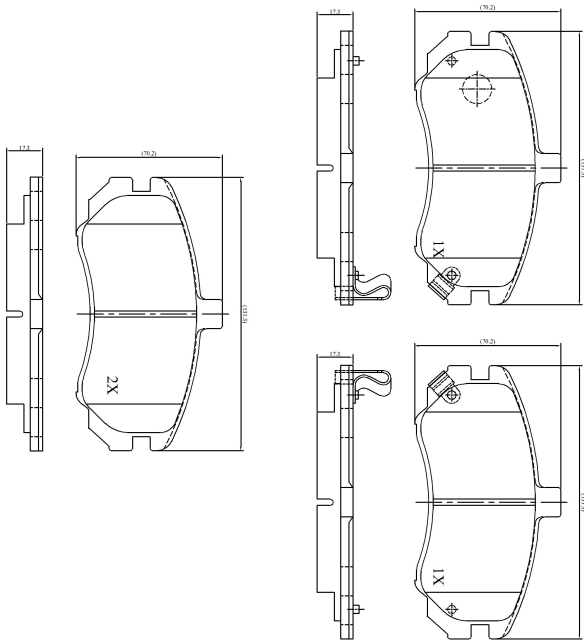

Make: HYUNDAI

Model: Elantra

Part Number: ADB31197

Vehicle Manufacturing/Engine:

ADB31197

Specifications

Fitting Position	:	Front
Model Date	:	06/00-->
Or. Caliper	:	Mando
WVA	:	24,36,92,43,73,24,374
FMSI	:	
Length	:	131.3
Width	:	70.2
Thickness	:	17.3