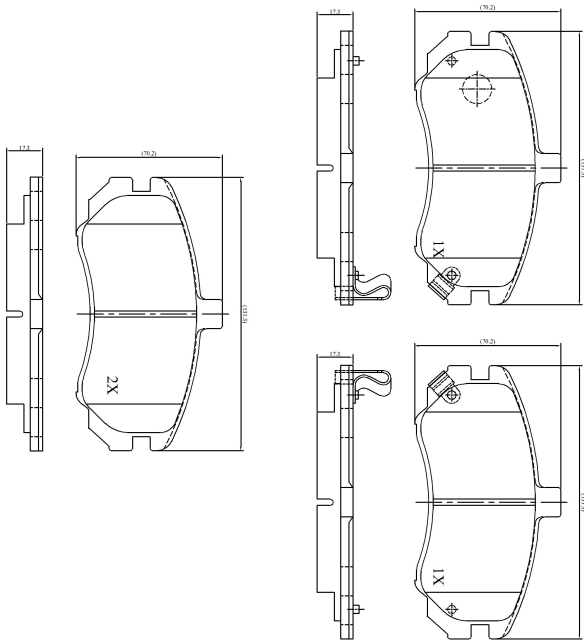

Make: HYUNDAI

Model: Elantra

Part Number: ADB31197

Vehicle Manufacturing/Engine:

ADB31197

Specifications

Fitting Position	:	Front
Model Date	:	04/01-->
Or. Caliper	:	Mando
WVA	:	24,36,92,43,73,24,374
FMSI	:	
Length	:	131.3
Width	:	70.2
Thickness	:	17.3