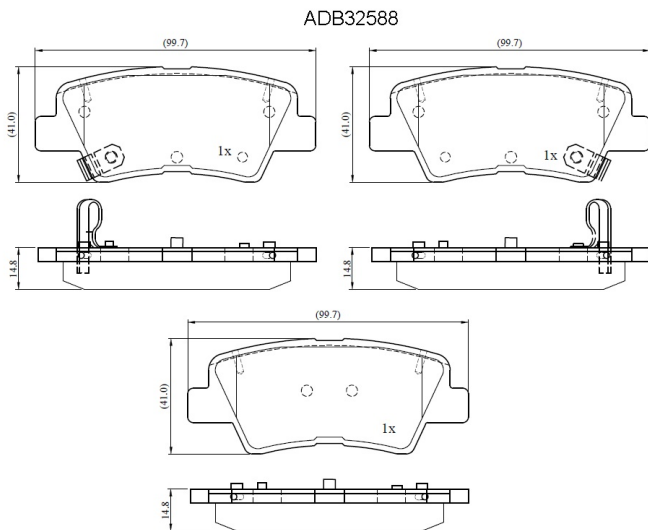

Make: HYUNDAI

Model: Elantra

Part Number: ADB32588

Vehicle Manufacturing/Engine:

Specifications

Fitting Position	:	Rear
Model Date	:	Nov-13
Or. Caliper	:	

WVA	:	
FMSI	:	D1544
Length	:	100
Width	:	41.5
Thickness	:	14.8