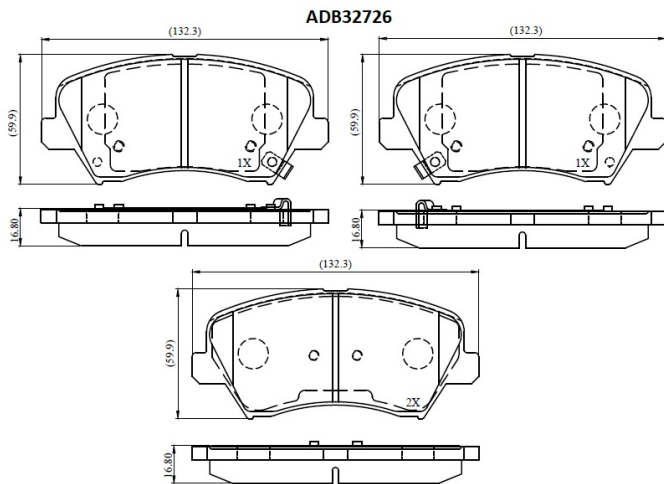

Make: HYUNDAI

Model: Elantra

Part Number: ADB32726

Vehicle Manufacturing/Engine:

Specifications

Fitting Position	:	Front
Model Date	:	Nov-13
Or. Caliper	:	
WVA	:	

FMSI	:	8751-D1543
Length	:	132.3
Width	:	59.9
Thickness	:	16.8