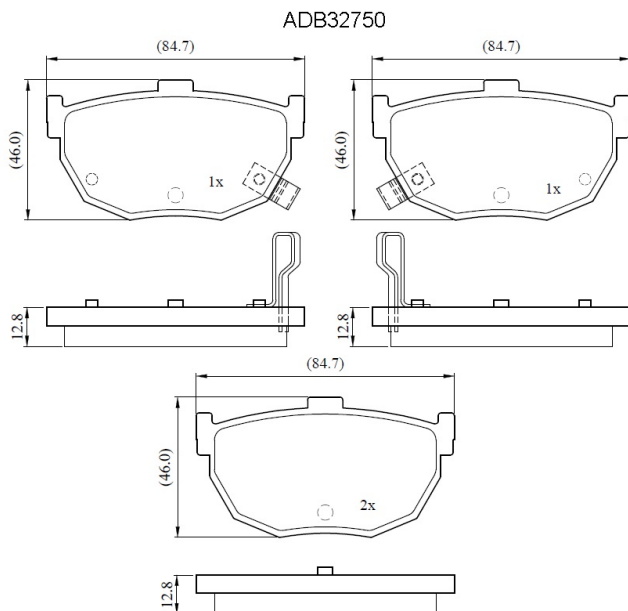

Make: HYUNDAI

Model: Elantra

Part Number: ADB32750

Vehicle Manufacturing/Engine:

Specifications

Fitting Position	:	Rear
Model Date	:	94-06

Or. Caliper	:	
WVA	:	
FMSI	:	D323
Length	:	84.7
Width	:	46
Thickness	:	12.8