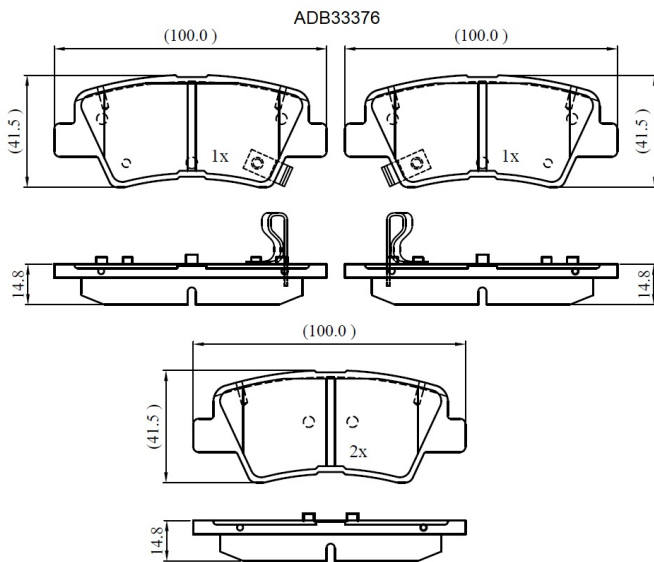

Make: HYUNDAI

Model: Elantra

Part Number: ADB33376

Vehicle Manufacturing/Engine:

Specifications

Fitting Position	:	Rear
Model Date	:	Nov-13

Or. Caliper	:	
WVA	:	
FMSI	:	8428-D1544
Length	:	100
Width	:	41.5
Thickness	:	14.8