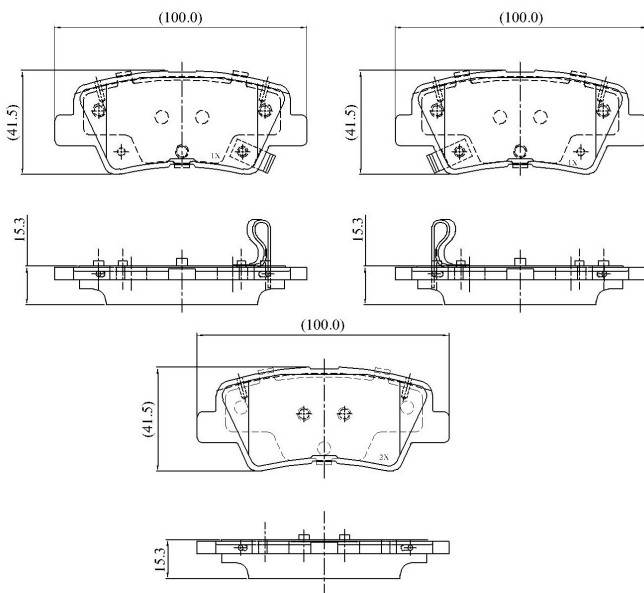

Make: HYUNDAI

Model: EMBERA V

Part Number: ADB32161

Vehicle Manufacturing/Engine:

ADB32161

Specifications

Fitting Position : Rear

Model Date	:	06/08-
Or. Caliper	:	Akebono
WVA	:	2,49,34,24,93,52,49,36,00,00,00,00,00,000
FMSI	:	
Length	:	99.8
Width	:	41
Thickness	:	15.3