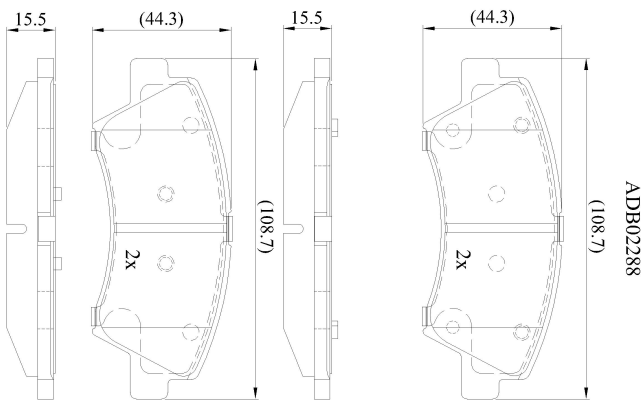

Make: HYUNDAI

Model: EON

Part Number: ADB02288

Vehicle Manufacturing/Engine:

Specifications

Fitting Position	:	Front
Model Date	:	2011->
Or. Caliper	:	
WVA	:	
FMSI	:	
Length	:	108.7
Width	:	44.3
Thickness	:	15.5